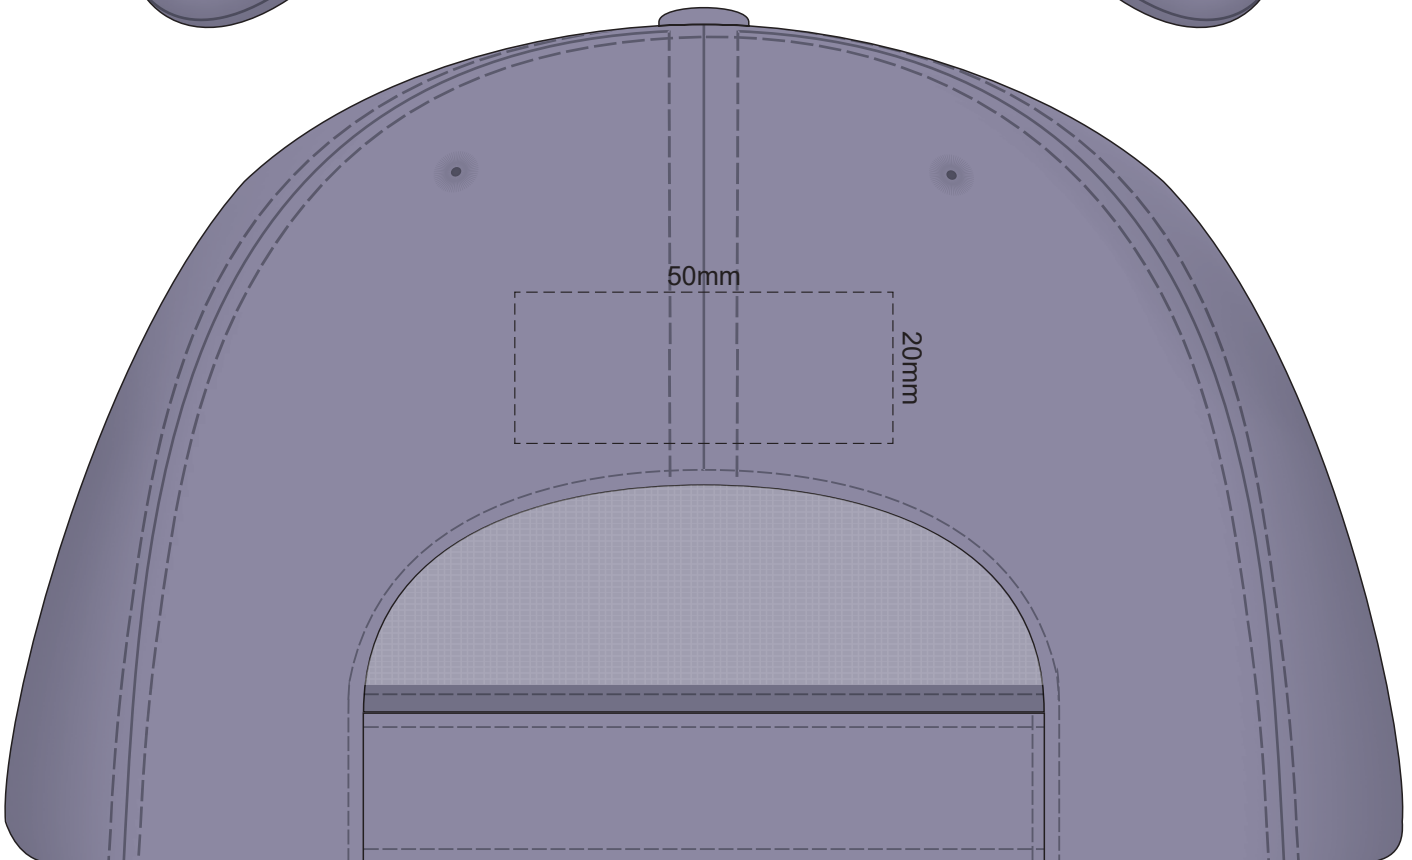

100% of Actual Size
Colourflex Transfer

Grey
Ecu
Yellow
Mustard
Orange
Rust
Pink
Fuchsia
Red
Burgundy
Sage
Light Green
Mint
Teal
Light Blue
Pastel Blue
Slate Blue
Royal Blue
Navy
Mauve
Purple
Graphite
Carbon

100% of Actual Size
Embroidery

Grey
Ecru
White
Yellow
Mustard
Orange
Rust
Pink
Fuchsia
Red
Burgundy
Sage
Light Green
Mint
Teal
Light Blue
Pastel Blue
Slate Blue
Royal Blue
Navy
Mauve
Purple
Graphite
Carbon